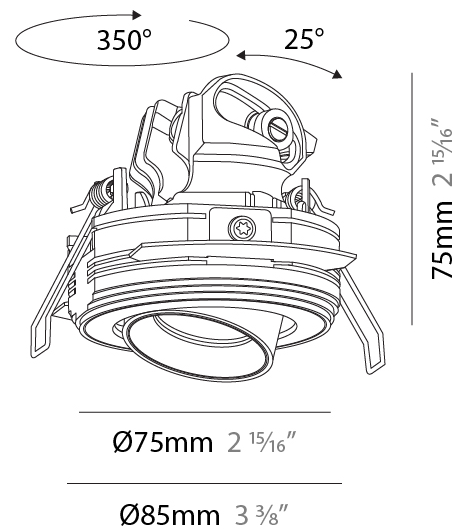

GENERAL

Series: Invader Compact
Subseries: Invader Compact Adjustable
Brand: Prolicht
Division: Architectural
Mounting Type: Trimless
Mounting Location: Ceiling
Subcategory: Downlight

PHYSICAL

Shape: Round
Diameter (mm): 75
Diameter (in): 2 15/16
Height (mm): 75
Height (in): 2 15/16
Ceiling Thickness (mm): 10 / 12 / 15
Ceiling Thickness (in): 3/8 or 1/2 or 9/16
Min. Recessing Depth (mm): 85
Min. Recessing Depth (in): 3 3/8
Light Distribution: Downlight
Fixture Finish: SSR / BKV / CWI / CRY / HAB / UFT / ITA / RUA / FTG / MYG / LOD / PUS / FRO / FUP / KIA / POP / BLS / SPG / MEY / GOH / GUM / CHC / COM / ABZ / JAG / OBR / MOS / ROR
Fixture Material: Aluminum
Cut-out Measurements: D. 86mm / 3 3/8"

ELECTRICAL

Lamp Type: LED (Zhaga Standard)
Input Wattage (W): 11
Total Output Wattage (W): 10
Dimming: Dali Dimming
Driver Included: No
Driver Location: Recessed Housing
Driver Type: Constant Current - 120Vac
Housing: See Components
Input Voltage (V): 120
Constant Current (MA): 250

LED

Number of LEDs: 1
Color Temperature (°K): Warm Dim
Max. Delivered Lumen (lm): 862
Nominal Lumen (lm): 1004
CRI: >90 CRI
Lamp Life (hrs): 50000

OPTICAL

Reflector°: 24 / 40 / 54
Adjustability: Rotational 350° / Tilt 25°

RATINGS AND CERTIFICATIONS

Certified By: Certified for North American Standards
IP rating: IP40