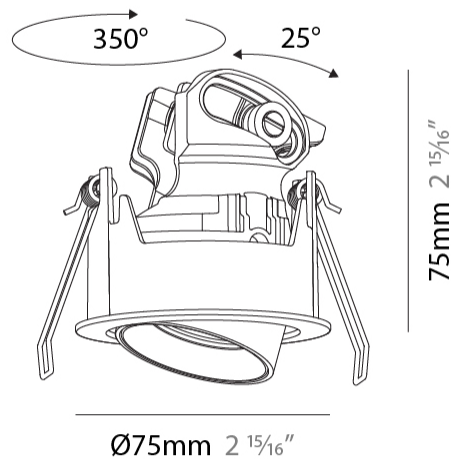

GENERAL

Series: Invader Compact
Subseries: Invader Compact Adjustable
Brand: Prolicht
Division: Architectural
Mounting Type: Recessed
Mounting Location: Ceiling
Subcategory: Downlight

PHYSICAL

Shape: Round
Diameter (mm): 75
Diameter (in): 2 15/16
Height (mm): 75
Height (in): 2 15/16
Ceiling Thickness (mm): 1 - 25
Ceiling Thickness (in): 1/16 - 1
Min. Recessing Depth (mm): 85
Min. Recessing Depth (in): 3 3/8
Light Distribution: Downlight
Fixture Finish: SSR / BKV / CWI / CRY / HAB / UFT / ITA / RUA / FTG / MYG / LOD / PUS / FRO / FUP / KIA / POP / BLS / SPG / MEY / GOH / GUM / CHC / COM / ABZ / JAG / OBR / MOS / ROR
Fixture Material: Aluminum
Cut-out Measurements: D. 68mm / 2 11/16"

ELECTRICAL

Lamp Type: LED (Zhaga Standard)
Input Wattage (W): 11
Total Output Wattage (W): 10
Dimming: Dali Dimming
Driver Included: No
Driver Location: Recessed Housing
Driver Type: Constant Current - 120Vac
Housing: See Components
Input Voltage (V): 120
Constant Current (MA): 250

LED

Number of LEDs: 1
Color Temperature (°K): Warm Dim
Max. Delivered Lumen (lm): 862
Nominal Lumen (lm): 1004
CRI: >90 CRI
Lamp Life (hrs): 50000

OPTICAL

Reflector°: 24 / 40 / 54
Adjustability: Rotational 350° / Tilt 25°

RATINGS AND CERTIFICATIONS

Certified By: Certified for North American Standards
IP rating: IP40